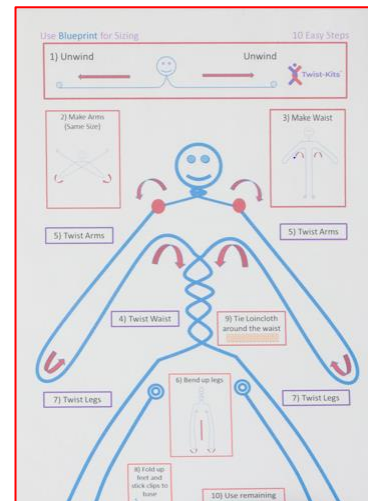

Detailed Instructions (10 easy steps)