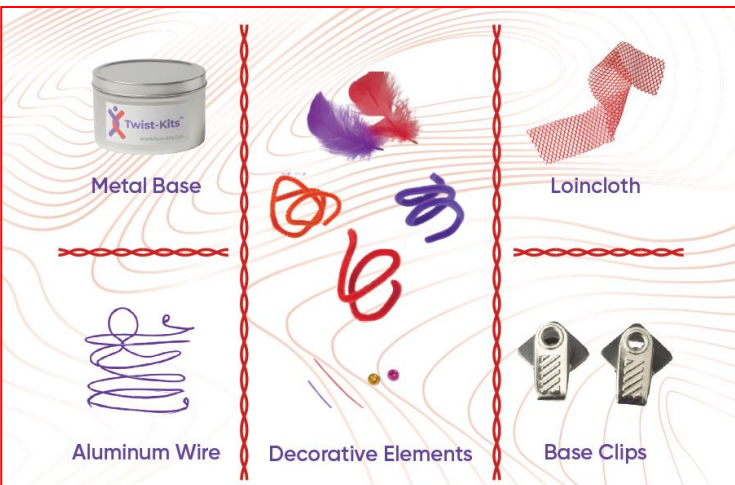

Twist-Kits®

DIY Creative Wire Statue Kits

Hands-on imaginative play in 10 easy steps for a positive crafting experience

Two Products for an Easy Consumer Purchase Decision

Billie Bendy (Easy Bend)*

Terry Twisty (Medium Bend)*

* Difference between Billie and Terry is that Terry's wire is slightly thicker and the wire color (Billie – **red**, Terry - **purple**)

Retail Friendly Packaging Designed To Maximize Revenue

Each Kit Contains: